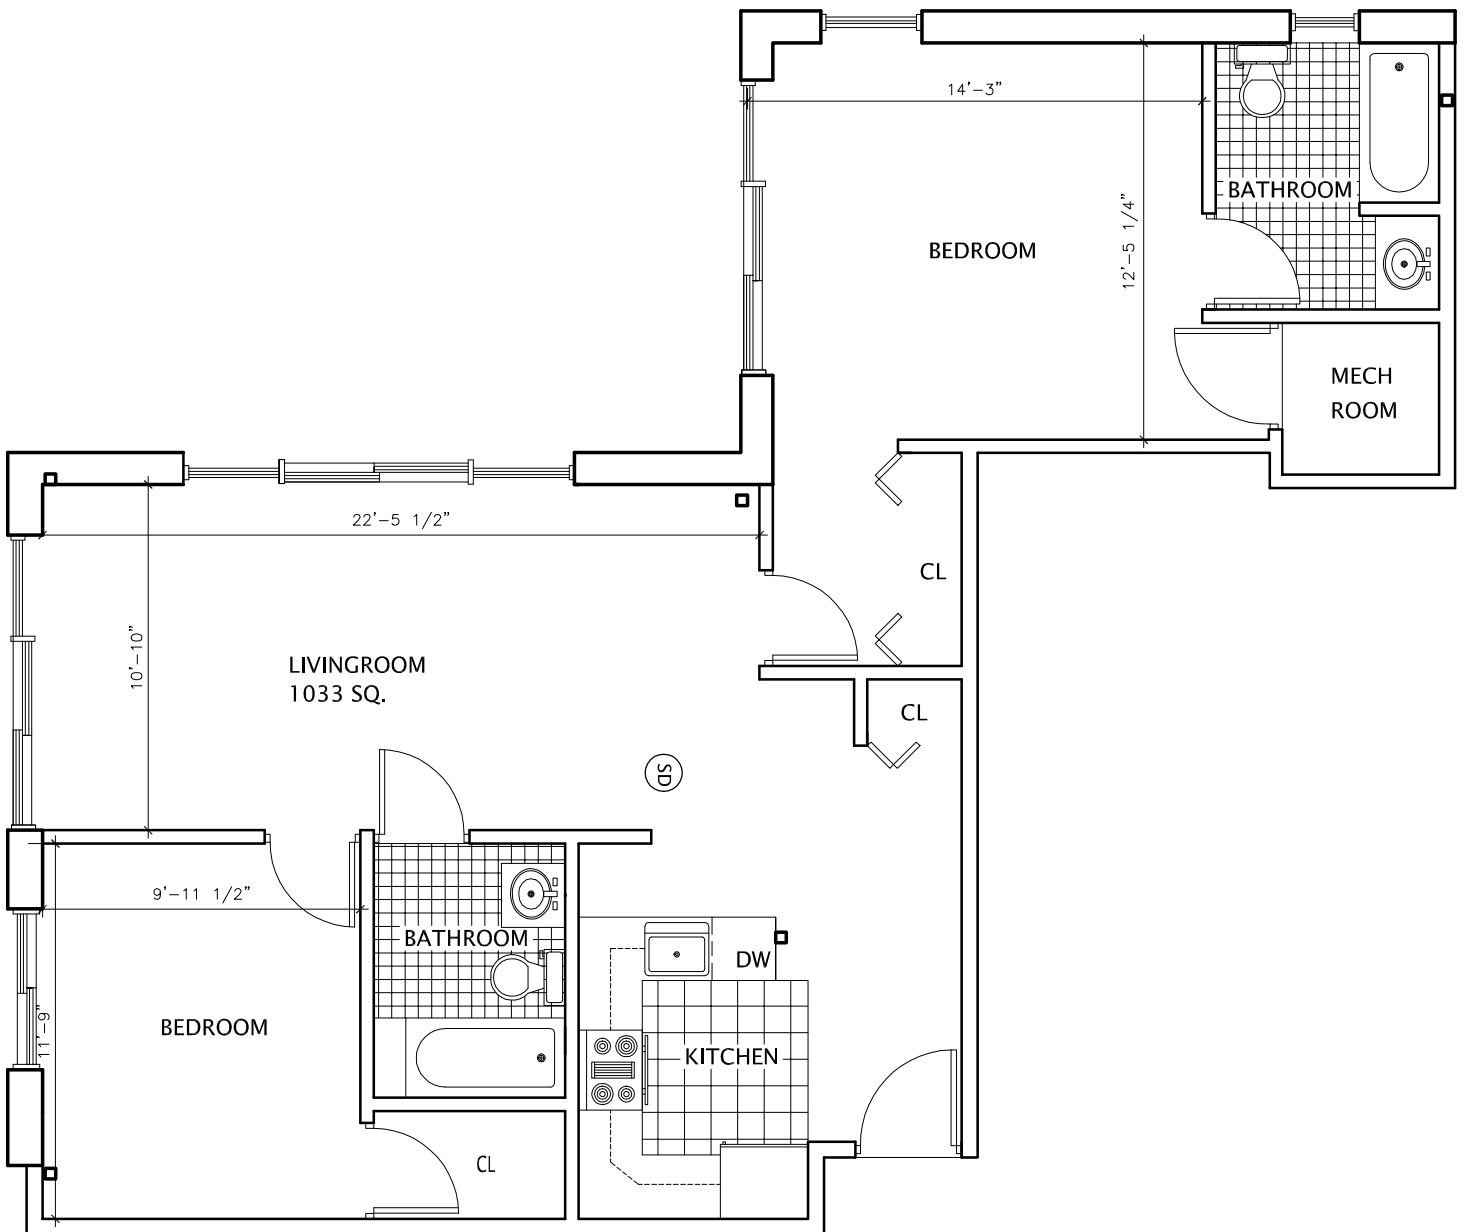

KEYPLAN

STEINBACH BUILDING  
UNIT 509 (1033 SQ.)