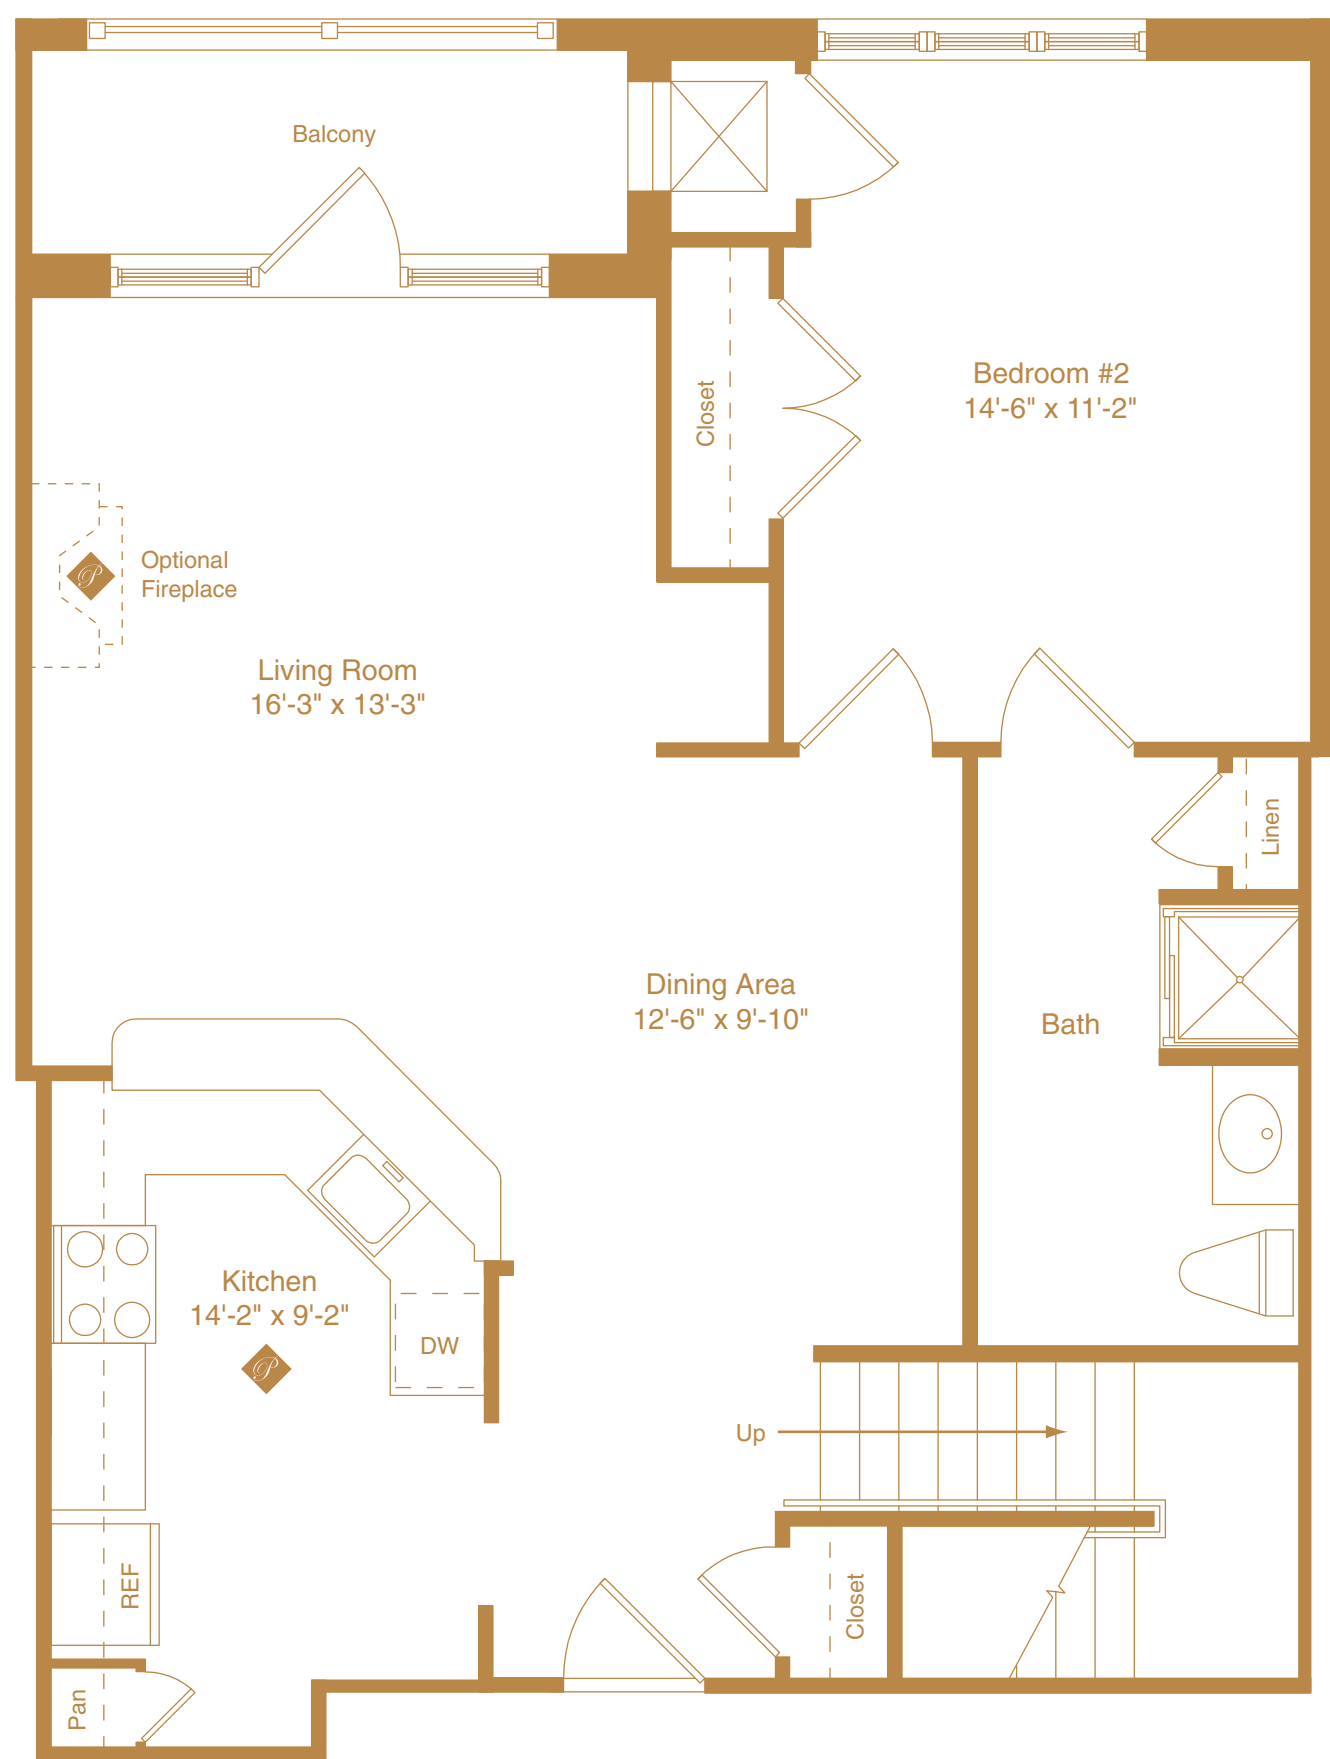

Residence J

1,810 Interior Square Feet

167 Interior Square Meters

Living Level

Bedroom Level

The **Seville**
North Beach

This symbol represents the imaginative design features available to personalize your home. See your sales counselor for "Premier Possibility" options.

All dimensions are approximate and subject to field variation. Some floor plan configurations vary slightly on each floor. Elevations shown are artist's conceptual renderings. Actual shape of tray ceilings may vary from drawing. Please consult a Paramount Associate for details.