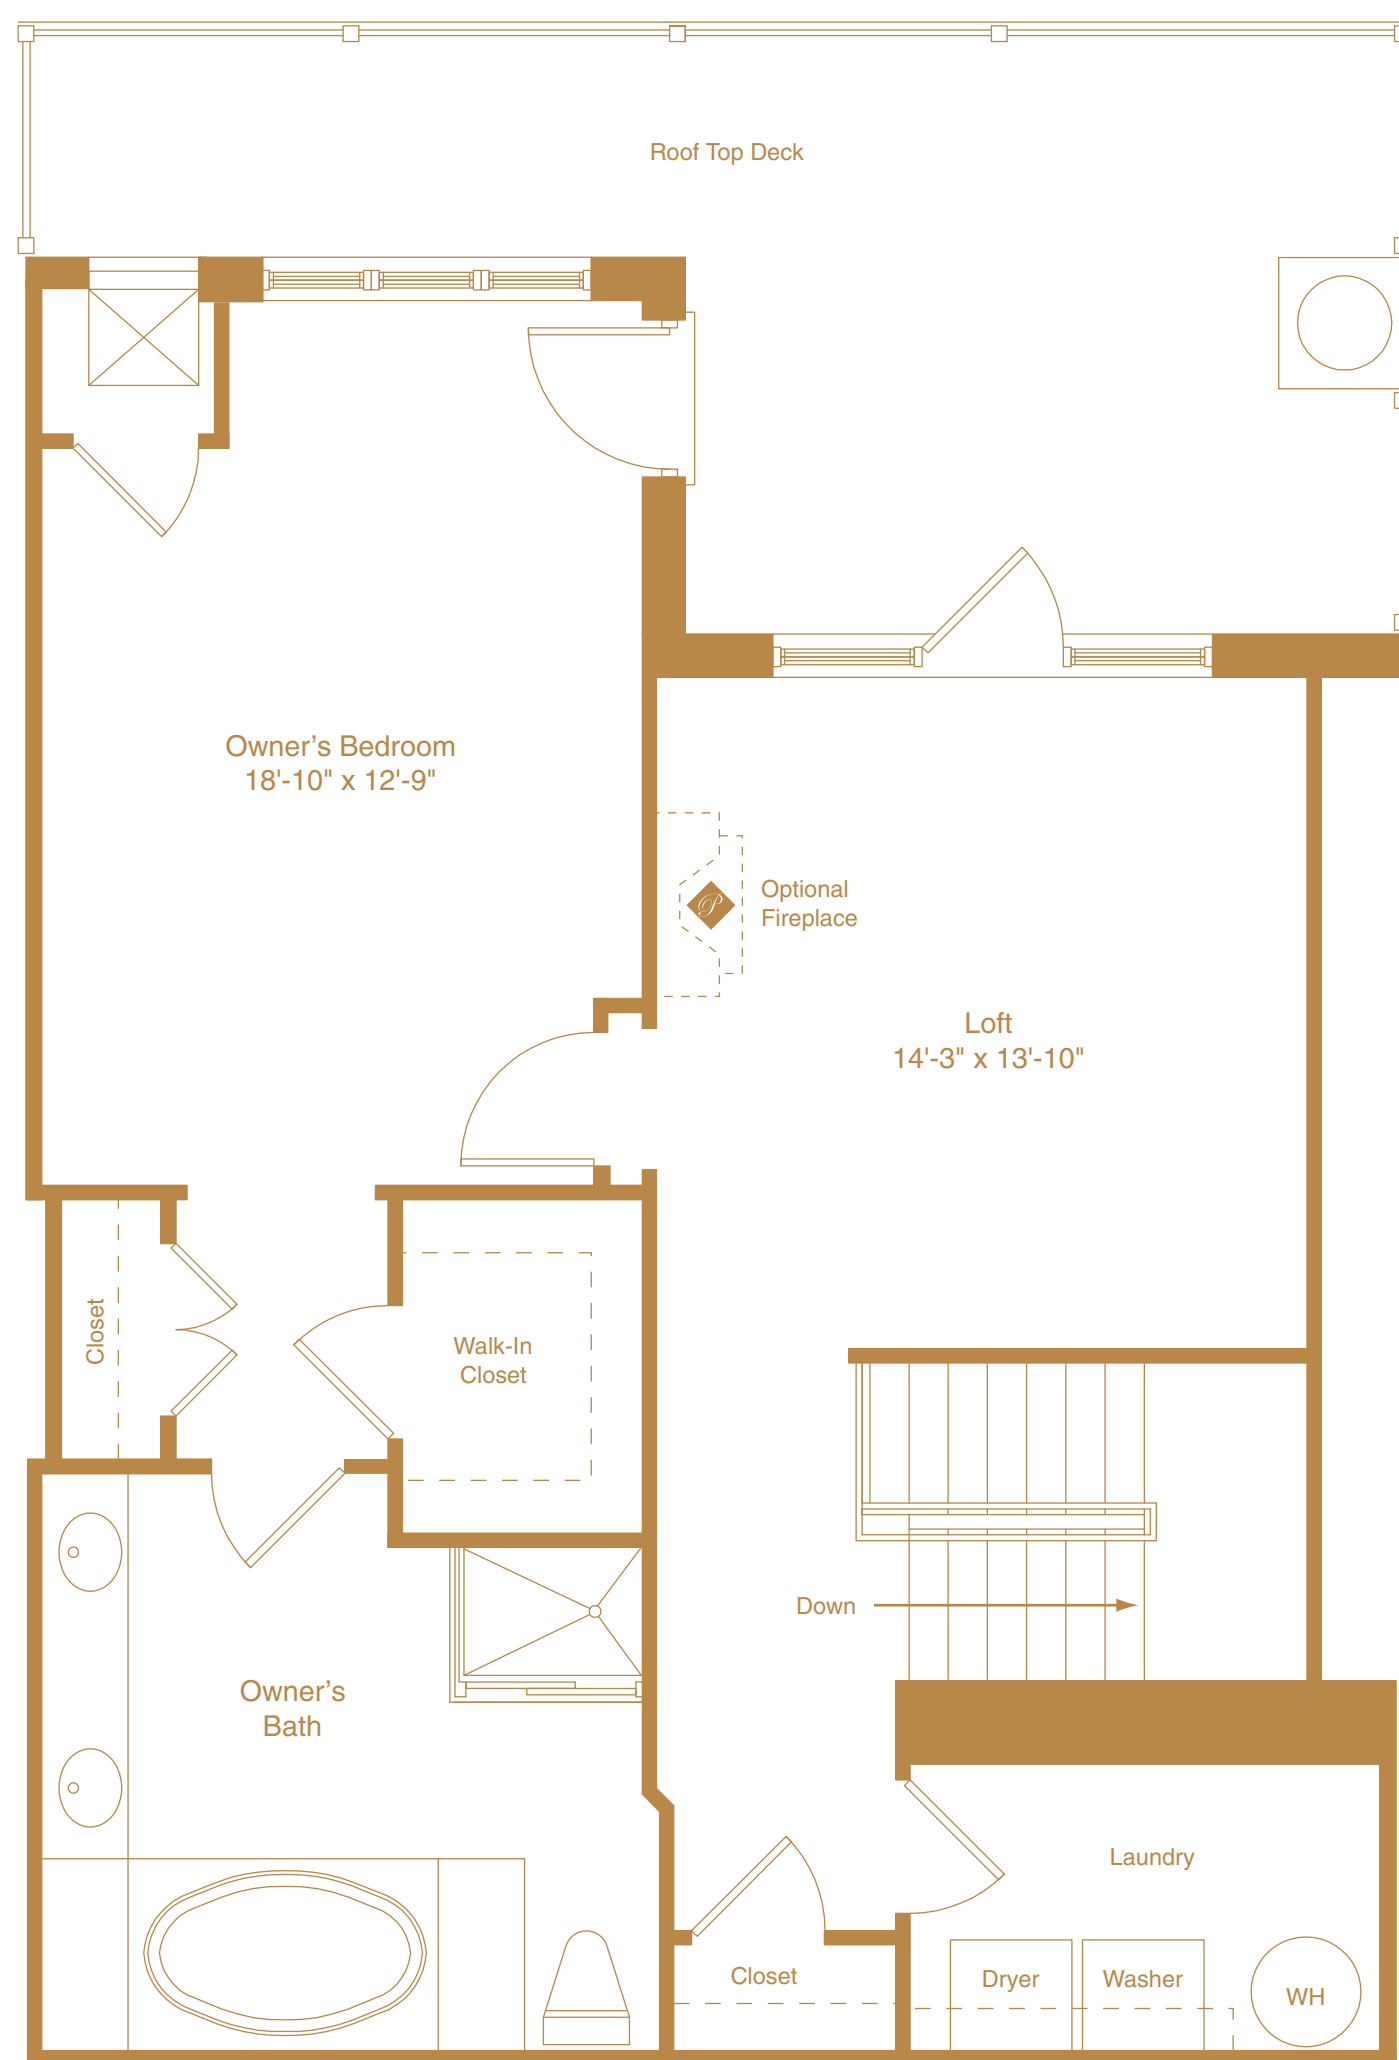

Residence J

1,810 Interior Square Feet

167 Interior Square Meters

Living Level

Bedroom Level

The **Seville**
North Beach

This symbol represents the imaginative design features available to personalize your home. See your sales counselor for "Premier Possibility" options.

All dimensions are approximate and subject to field variation. Some floor plan configurations vary slightly on each floor. Elevations shown are artist's conceptual renderings. Actual shape of tray ceilings may vary from drawing. Please consult a Paramount Associate for details.